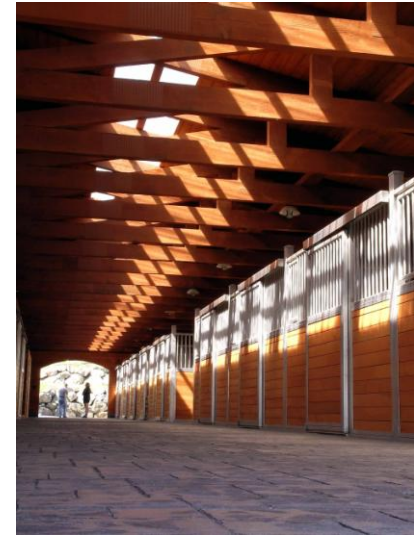

HORSE BOARD AVAILABLE

MAIN BARN, 16 STALLS 12X12. ¾ IN THICK RUBBER MATTS

ALUMINUM BARS AND EDGING, DOOR CLOSURES SPRING LOADED FOR MAXIMUM SAFETY. 10 STALLS HAVE ACCESS TO RUNS.

AUTOMATIC WATERERS.

LOCKERS, TACK BOX STORAGE.

DIRECT ACCESS TO LARGE INDOOR RING.

LOCHSIDE TRAIL, BEACH ACCESS NEARBY

PADDOCKS WITH LOAFING SHEDS, FOR HORSES WHO LIKE TO ROAM, GREAT FOR HORSES WITH STIFF JOINTS.

SEASONAL FIELD TURNOUT FOR GROUPS WHO JUST WANT TO BE HORSES.

SAND LUNGE RING

100X200 HOG FUEL OUTDOOR RING

60 X 144 SAND INDOOR RING

RATES,

BASIC BOARD starting at $600.00

SELF BOARD starting at $400.00

TRAILER PARKING $50. PM

TACK BOX $20.00 Per Month

DAILY DROP IN RING FEE $15.00

TRAILER IN $150.00 Per Month

ALL ITEMS SUBJECT TO H.S.T.

POPLAR LANE FARM

6309 OLD EAST RD.

VICTORIA B.C.

652-1618